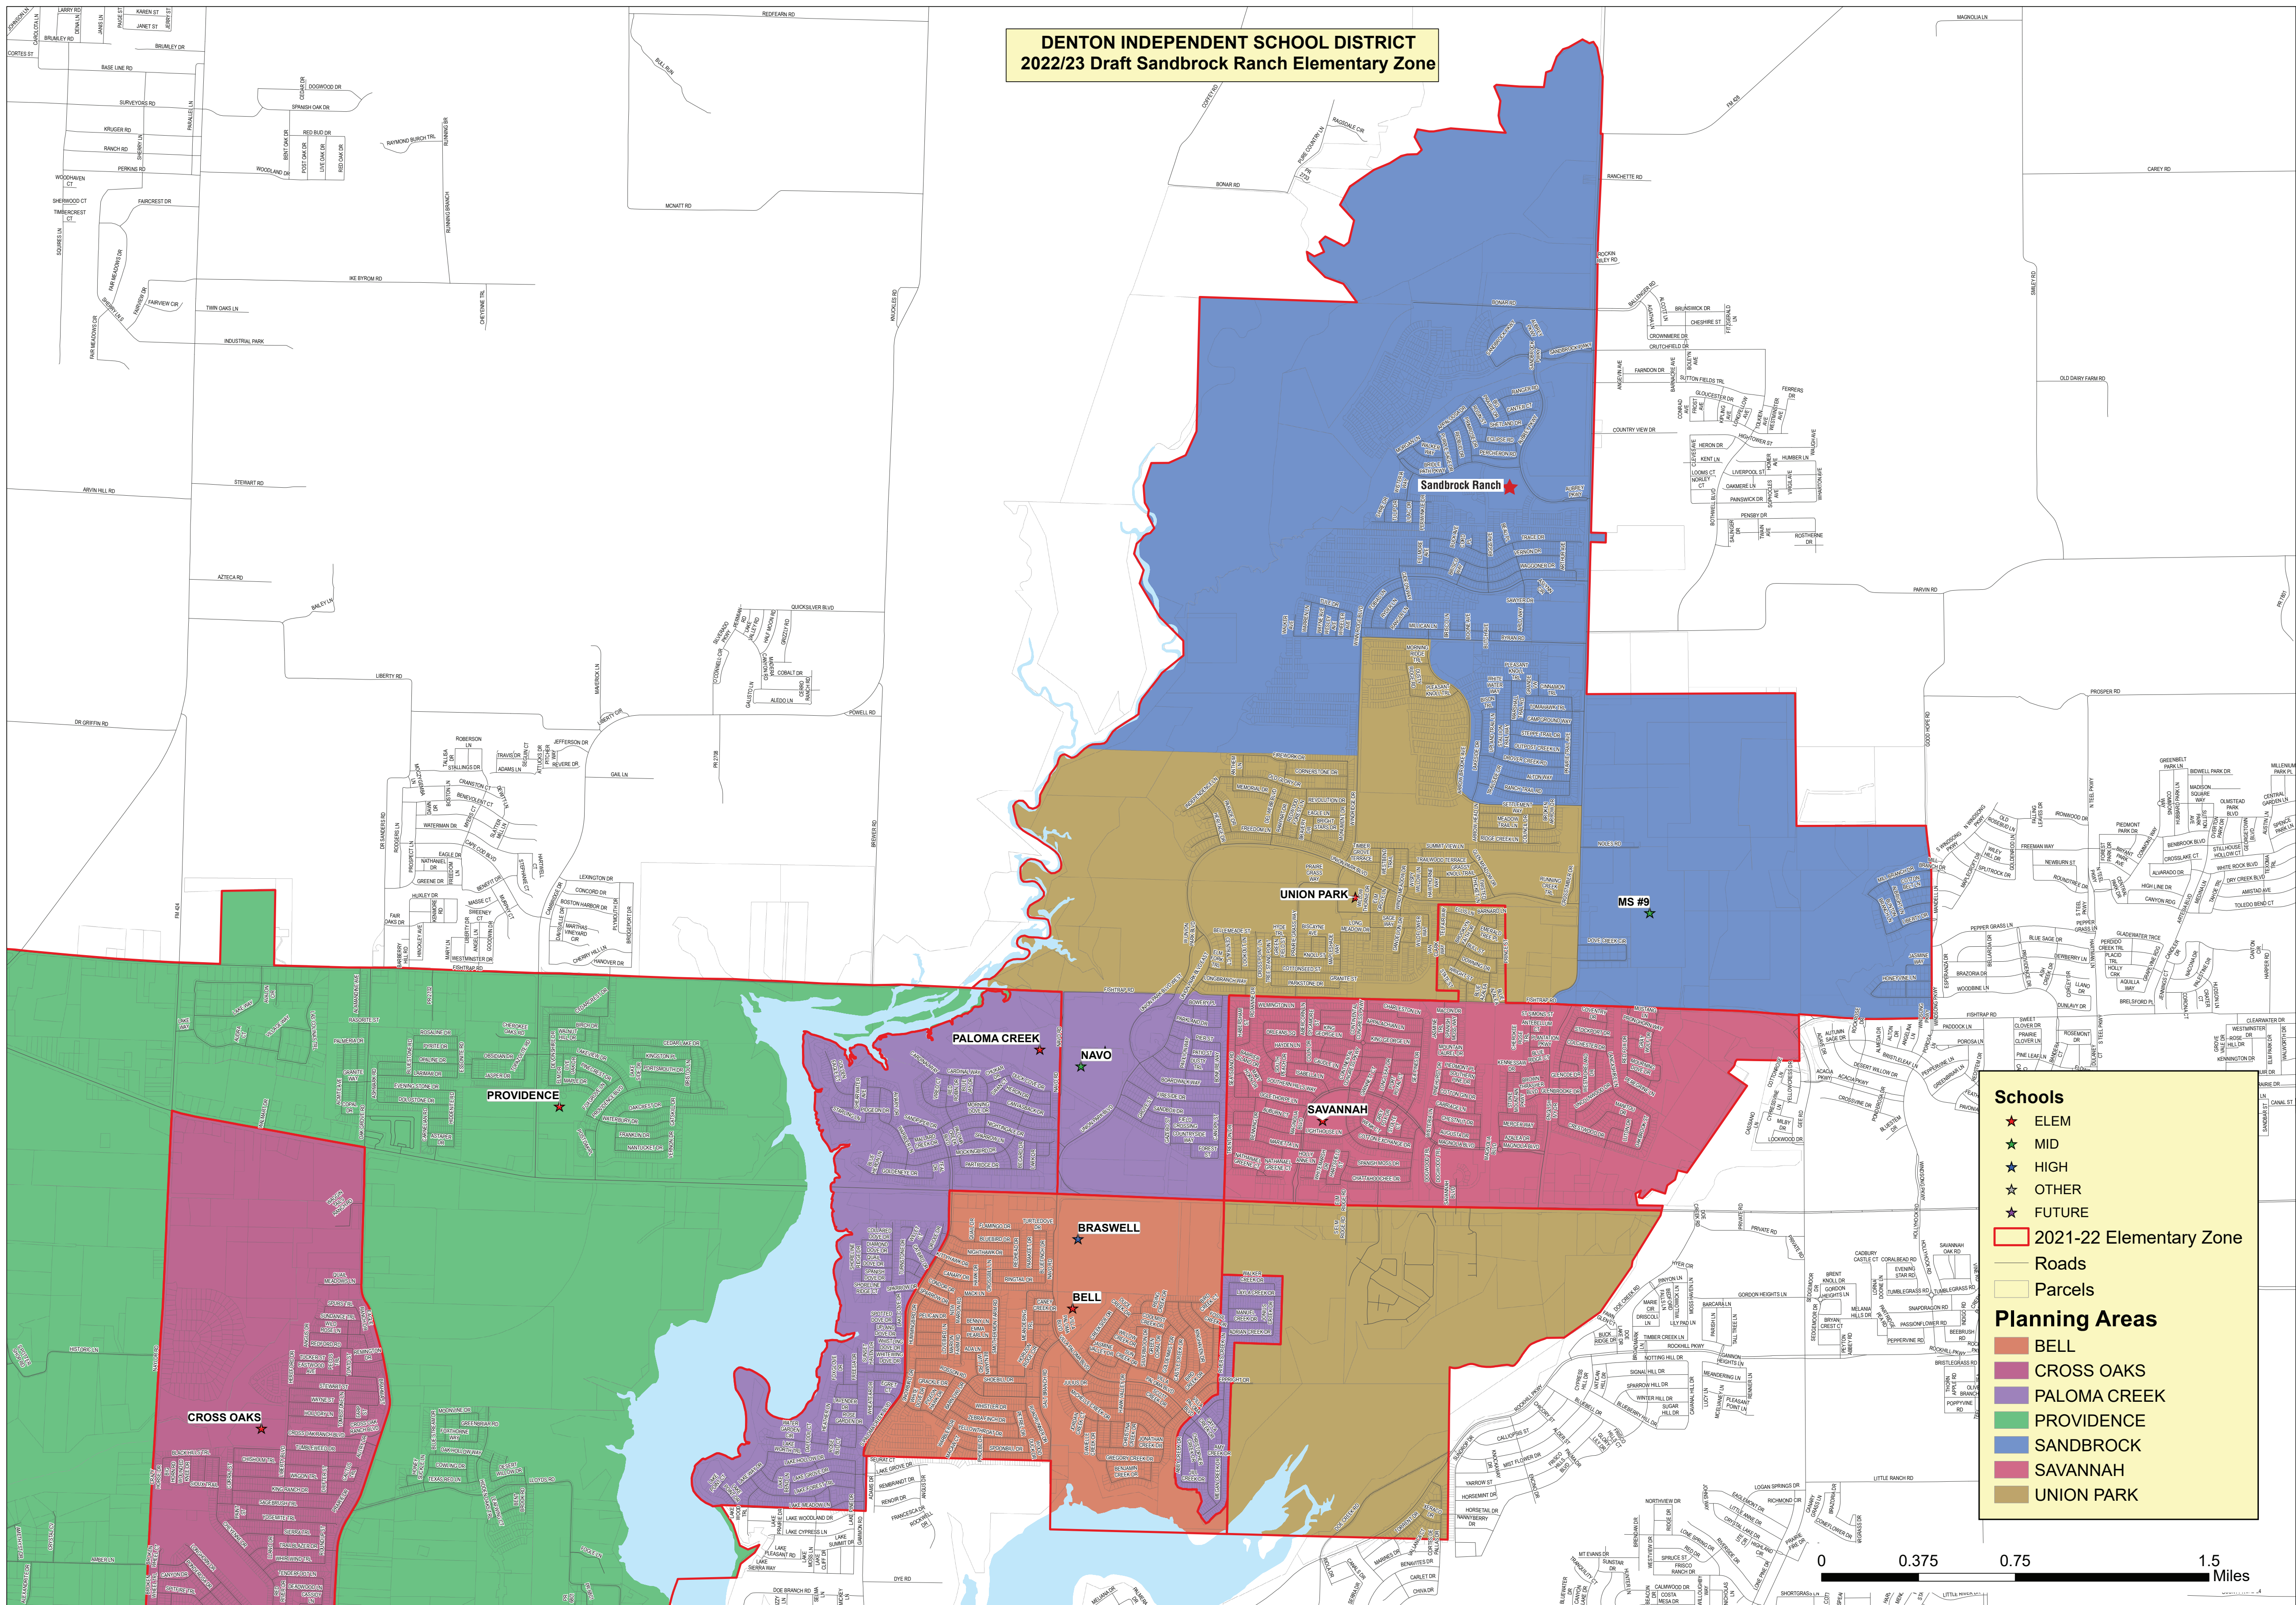

**DENTON INDEPENDENT SCHOOL DISTRICT
2022/23 Draft Sandbrock Ranch Elementary Zone**

Schools

- ★ ELEM
- ★ MID
- ★ HIGH
- ★ OTHER
- ★ FUTURE

2021-22 Elementary Zone
 Roads
 Parcels

Planning Areas

- BELL
- CROSS OAKS
- PALOMA CREEK
- PROVIDENCE
- SANDBROCK
- SAVANNAH
- UNION PARK